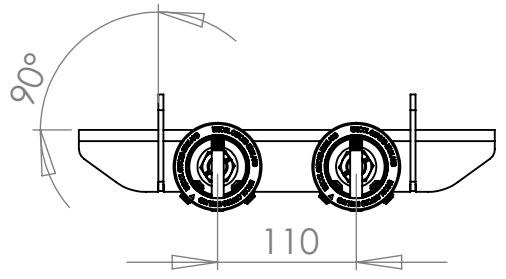

Weld each side of both ribs

BOM Table			
NO	Part Number	Description	QTY.
1	Par--20026547	PS12 300X300 Twin Socket Suspension Adapter	1
2	Par--20024305	Ps1 30X30 Support Rib	2
3	Ass--20000832	Ceiling suspension socket 16mm cap - 110mm long MSS1	2

Description		PS12 Twin Socket Suspension Adapter With 300 X 300 Fixing Centres	
UNLESS OTHERWISE SPECIFIED: DIMENSIONS ARE IN MILLIMETERS	Created By	DRW - REV	See Below - Special Notes
	Dennis Neale	REV - A-005	
SURFACE FINISH: Powder Coated	Material:	Part Number & Part Revision	
Created By	Gauge:		
Ivojo Multimedia Ltd. ivojo.co.uk sales@ivojo.co.uk	Ass--20016428 REV - A-005		