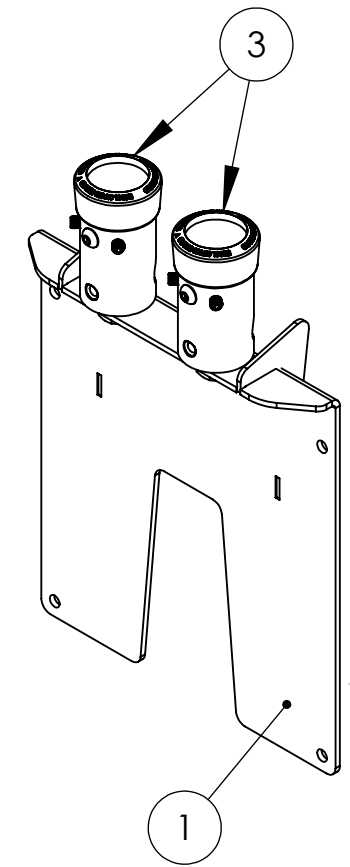

Weld each side of both ribs

BOM Table			
NO	Part Number	Description	QTY.
1	Par--20026547	PS12 300X300 Twin Socket Suspension Adapter	1
2	Par--20024305	Ps1 30X30 Support Rib	2
3	Ass--20000832	Ceiling suspension socket 16mm cap - 110mm long MSS1	2

Description		PS12 Twin Socket Suspension Adapter With 300 X 300 Fixing Centres	
UNLESS OTHERWISE SPECIFIED: DIMENSIONS ARE IN MILLIMETERS	Created By	DRW - REV	See Below - Special Notes
	Dennis Neale	REV - A-005	
SURFACE FINISH: Powder Coated	Material:	Part Number & Part Revision	
Created By	Gauge:		
Ivojo Multimedia Ltd. ivojo.co.uk sales@ivojo.co.uk	Ass--20016428 REV - A-005		