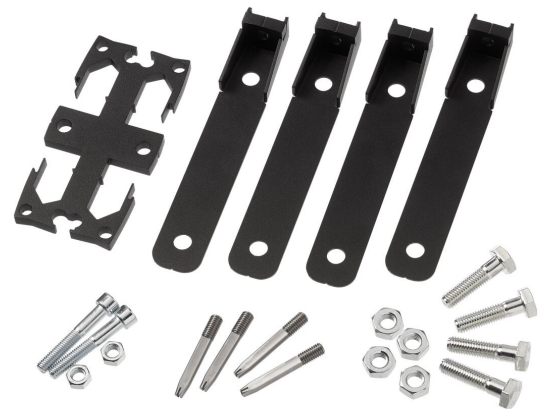

## PFA 9156 Pole Coupler PUC 29xx

The PFA 9156 is a part of the universal video wall Connect-it system. With the pole coupler you can couple two PUC 29xx poles. Please check for all possibilities our Pro-AV Mount Advisor.

## PFA 9156 Pole Coupler PUC 29xx

# Specifications

Article number (SKU)	7291564
EAN single box	8712285346842
Colour	Black
Certifications	TAA
TÜV certified	Yes
Guarantee	5 years

VOGEL'S HOLDING BV (©)

All rights reserved.  
Subject to printing errors,  
technical and price  
amendments.