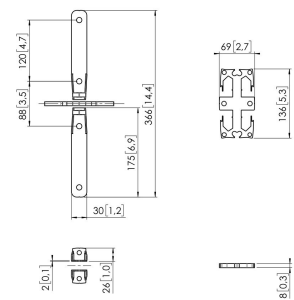

## PFA 9156 Pole Coupler PUC 29xx

The PFA 9156 is a part of the universal video wall Connect-it system. With the pole coupler you can couple two PUC 29xx poles. Please check for all possibilities our Pro-AV Mount Advisor.